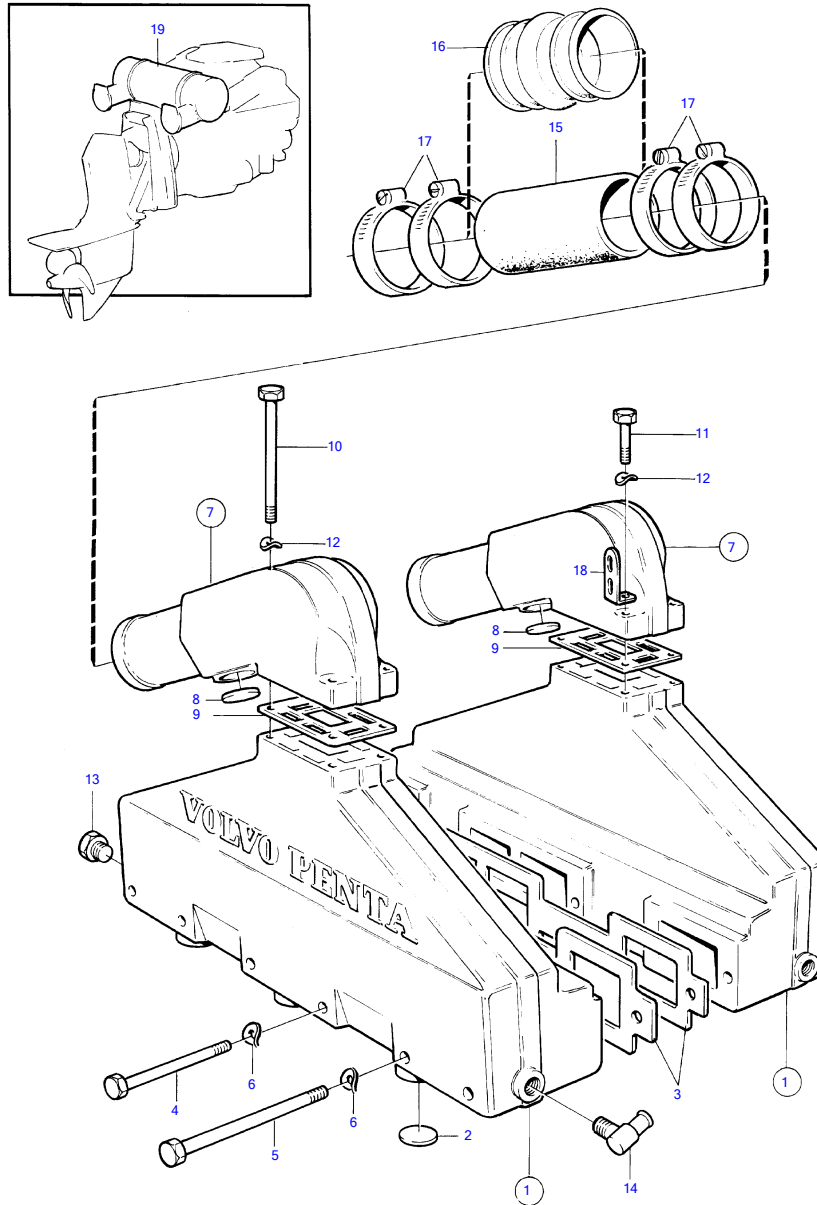

570A, 572A

10952

570A, 572A

REF	PART NO.	QTY	DESCRIPTION	SEE SEC.	NOTES
1	856883	2	Exhaust pipe		(855926)
2	856884	6	• Expansion plug		(477024)
3	856034	2	Gasket		Serial no 78795-
4	942268	8	Hexagon screw		
5	942547	4	Hexagon screw		
6	942336	12	Spring washer		
7	856891	2	Exhaust riser		(855384)
8	856884	2	• Expansion plug		(477024)
9	856039	2	Gasket		
10	192548	4	Hexagon screw		L=133mm (959794)
11	940136	4	Hexagon screw		L=64mm (940186)
12	941907	8	Spring washer		
13	192154	2	Plug		
14	961610	2	Hose nipple	12478	
15	834751	2	Exhaust hose, hose		For engine without silencer., Early type See group 4A
16	854935	2	Exhaust hose		Late type, see group 4A
17	853012	8	Hose clamp		For engine without silencer., See group 4A
18	965552	1	Bracket		Early type
19		X	muffler		See group 9